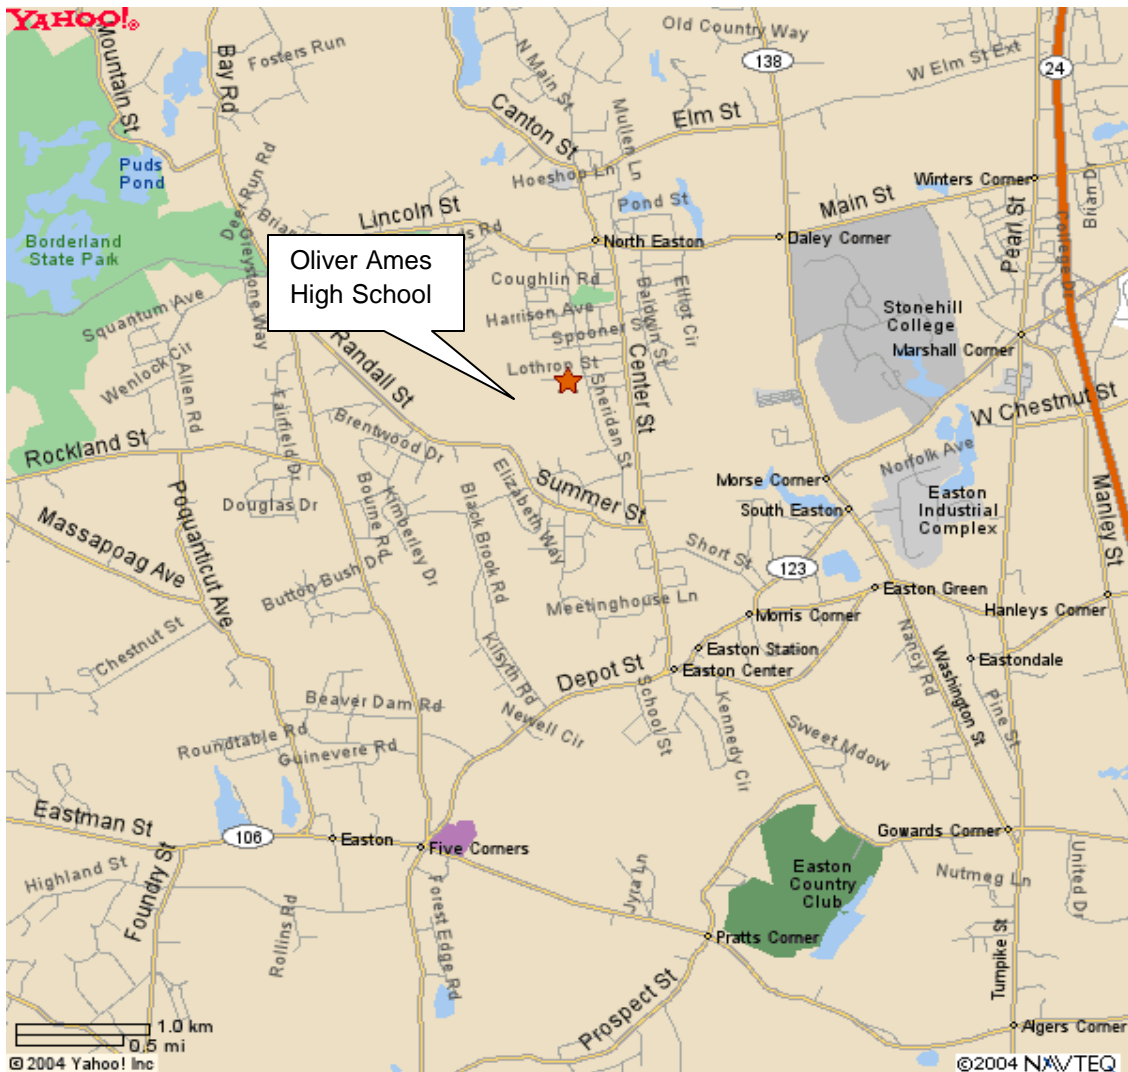

## Easton – Oliver Ames High School Fields

### Driving Directions:

**From Route 138 North:** Turn right onto Main Street to North Easton center. At flashing light in North Easton Center turn left onto Center Street. Follow Center Street about 1 mile to Lothrop Street. Right onto Lothrop Street and follow it till reaching Oliver Ames High School. Fields are behind the school.

**From Route 138 South:** Turn Left onto Route 123 and follow it to Center Street. (Just past a big white church and before a statue.) Right onto Center Street and follow it to Lothrop Street. Left onto Lothrop Street and follow it till reaching Oliver Ames High School. Fields are behind the school.