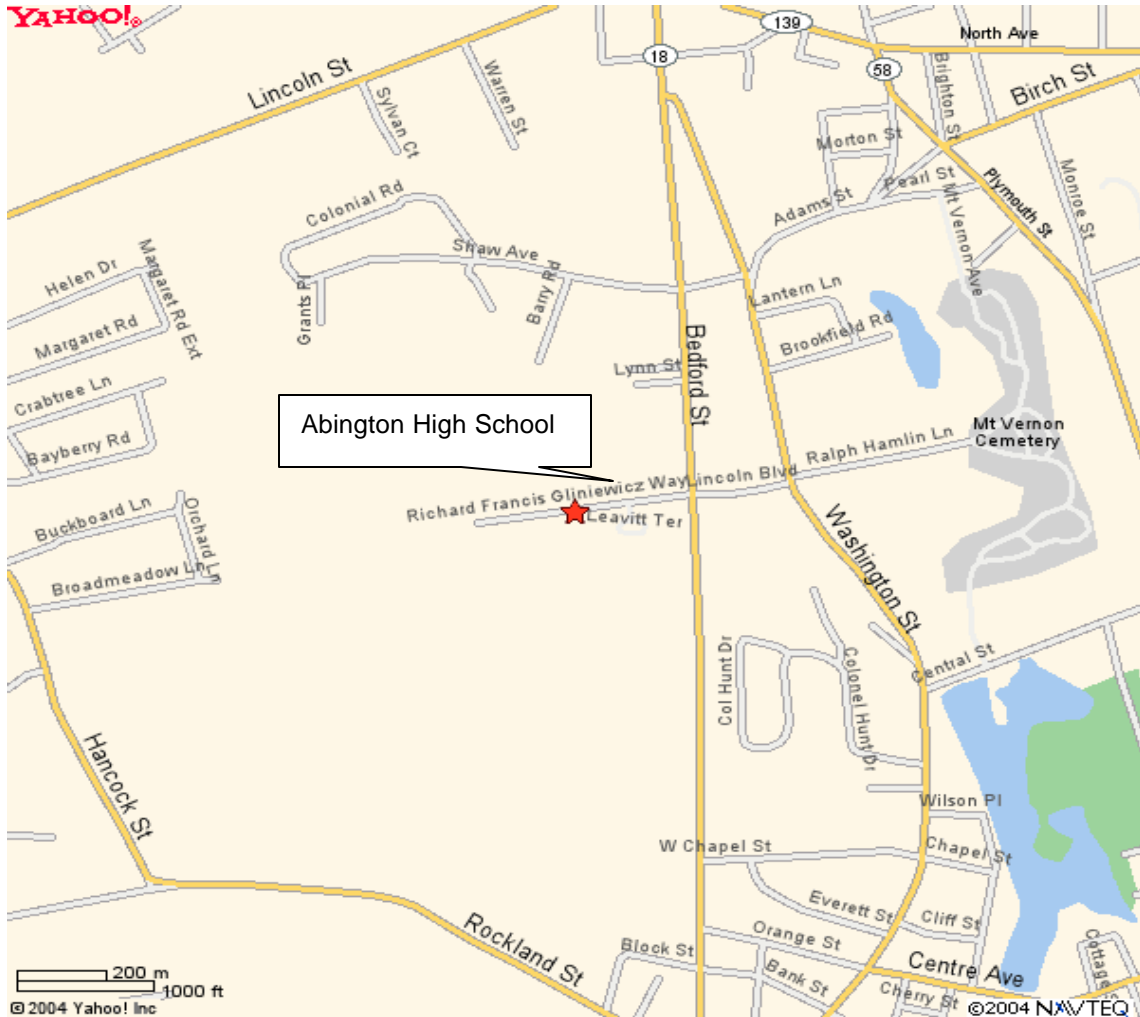

Abington – High School Fields

Driving Directions:

From Route 3 North or South: Take Exit 16 (Route 18 South.) Travel about 5 miles on Route 18 South till arriving at the traffic light at Lincoln Blvd. Turn Right at the traffic light and go about 0.5 miles. The fields are behind the High School on the right.

GPS: N42°07.08' W70°57.01'